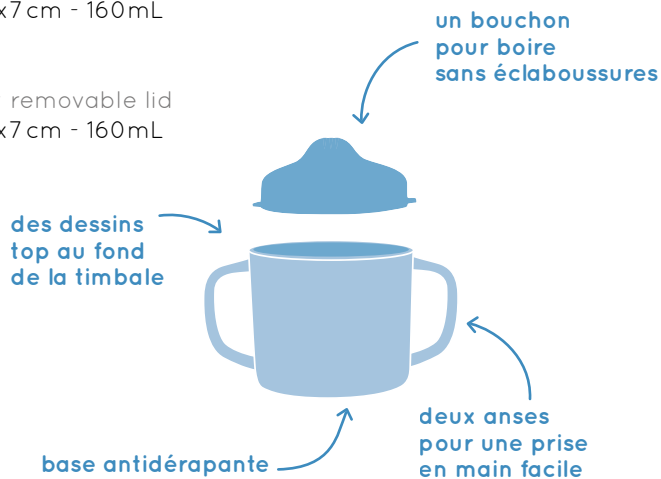

## LES TASSES 2 ANSES

Double-handled cup with removable lid  
12x10,5x7 cm - 160mL

📦 6

without removable lid  
12x10,5x7 cm - 160mL

📦 6