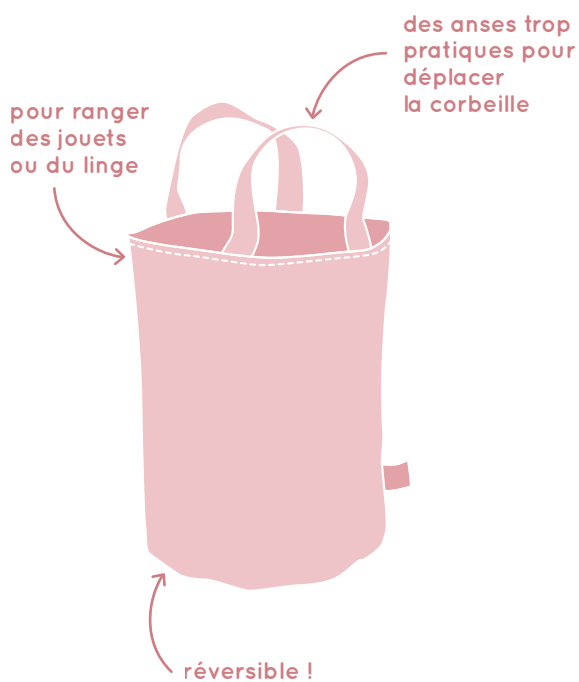

LES GRANDES CORBEILLES

Large basket

ø33x44 cm

📦 2

AE240K